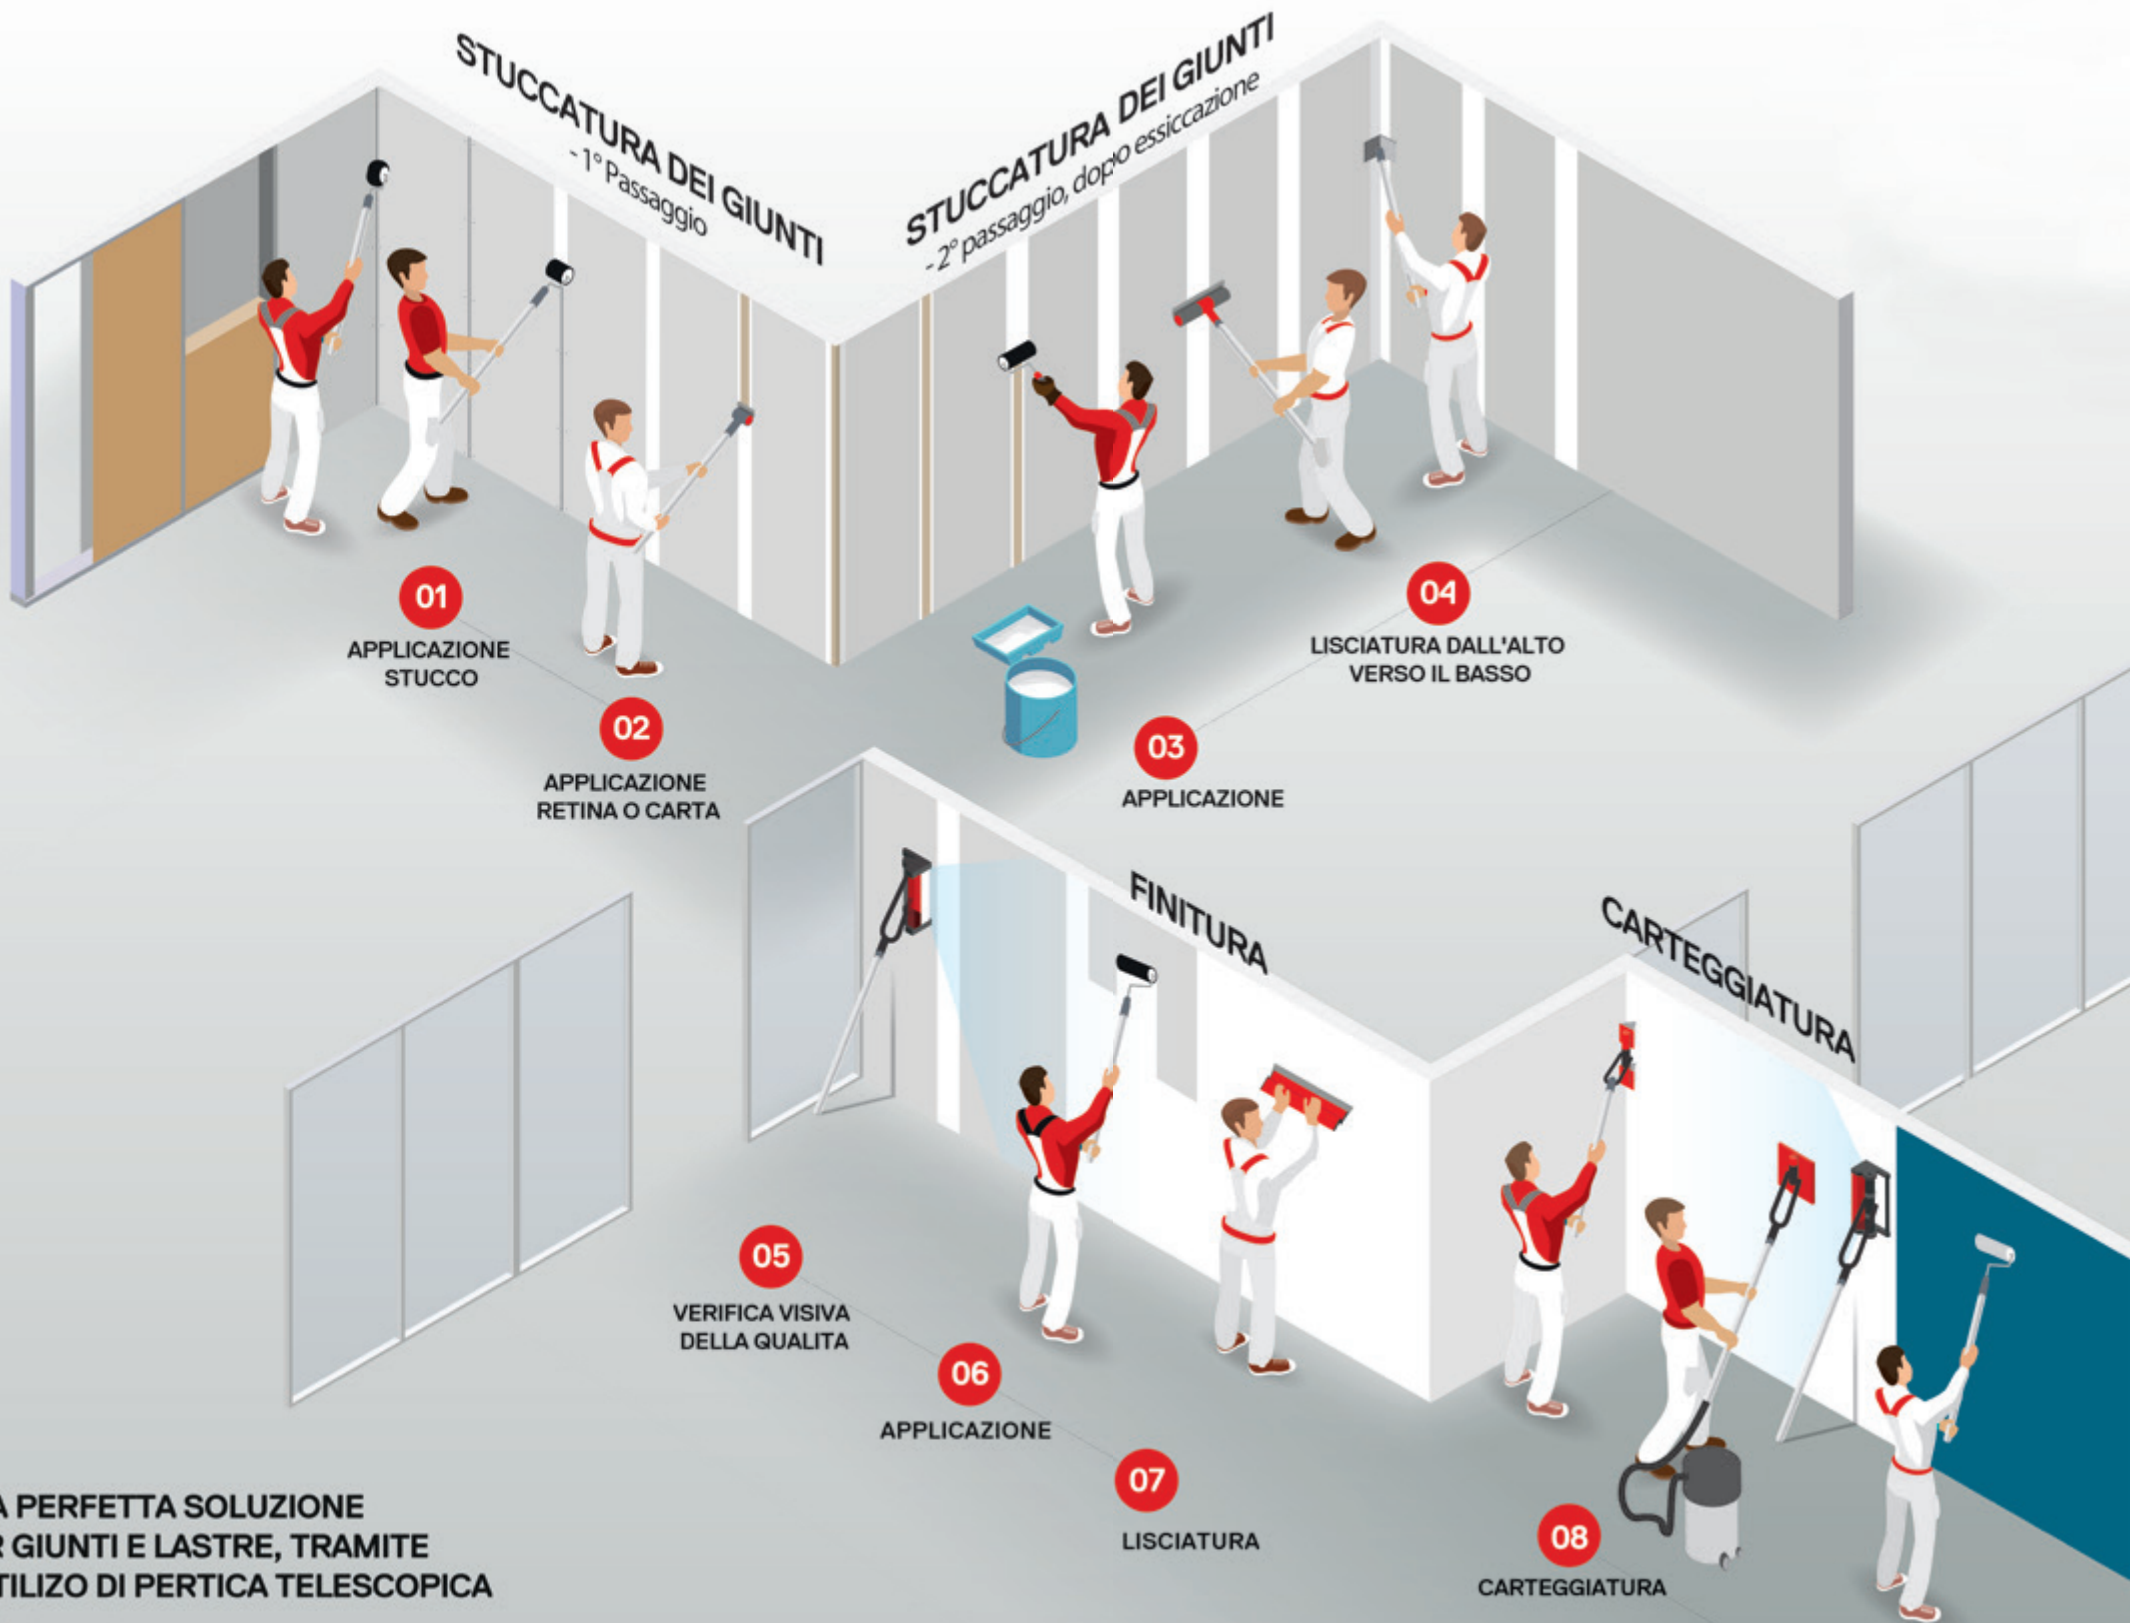

**UNA PERFETTA SOLUZIONE
PER GIUNTI E LASTRE, TRAMITE
L'UTILIZO DI PERTICA TELESCOPICA**

Metodo innovativo