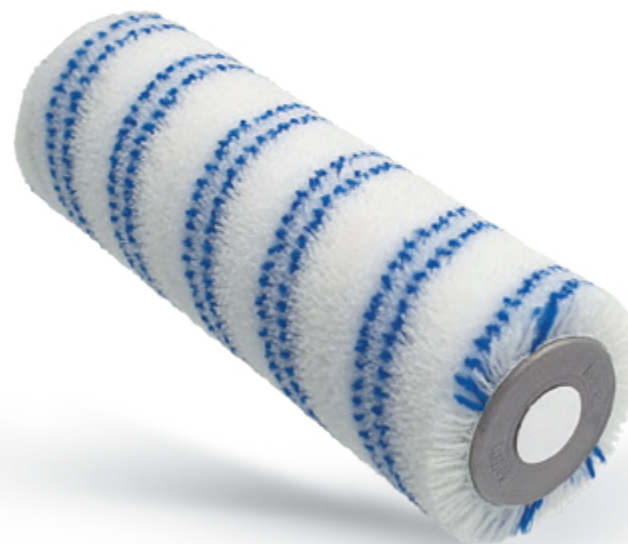

Roll·Fit

MARK less

Absorption	☐
Resilience and release	☐
Finishing	☐
Time lasting	☐

MARK-LESS: Fabric with modified polyamid Special fibers.

MARK-less Treatment, prevents fiber's plucking and reduces drastically any fluff release. Extra thin fibers for best sliding and finishing.

TECHNICAL CHARACTERISTICS: High absorption capacity combined with constant and uniform release. An excellent resilience allows the roller to slide easily reducing applicator's efforts. Optimal finishing on any wall surfaces. Easy to clean.

FORMATS AVAILABLE:

Standard Refill in RollFit box Dispenser

Refill promo in RollFit box 60x40 cm

100% made in Italy Paint Rollers: **PREMIUM EVO range**

963

Professional roller **MARK less** 12 mm

Roller for **SMOOTH AND SLIGHTLY ROUGH wall surfaces**

gypsum	plasterboard	thin plasters

For **WATER-BASED PAINTS AND VARNISHES FOR INTERIORS**

dispersion paints	washable and latex paint	wall enamels

964

Professional roller **MARK less** 18 mm

Roller for **ROUGH AND SLIGHTLY ROUGH wall surfaces**

internal plasters	thin plasters	facades

For **INTERIOR AND EXTERIOR PAINTS**

dispersion paints	quartz paints	silicate paints

art	Ø	options		20 cm	23 cm	25 cm
963.2	48 mm	roller refill	20 pcs			
963.3	58 mm	roller refill	12 pcs			
PL963	58 mm	roller refill in palbox	120 pcs	-		-

art	Ø	options		20 cm	23 cm	25 cm
964.3	58 mm	roller refill	12 pcs			
PL964	58 mm	roller refill in palbox	120 pcs	-		-