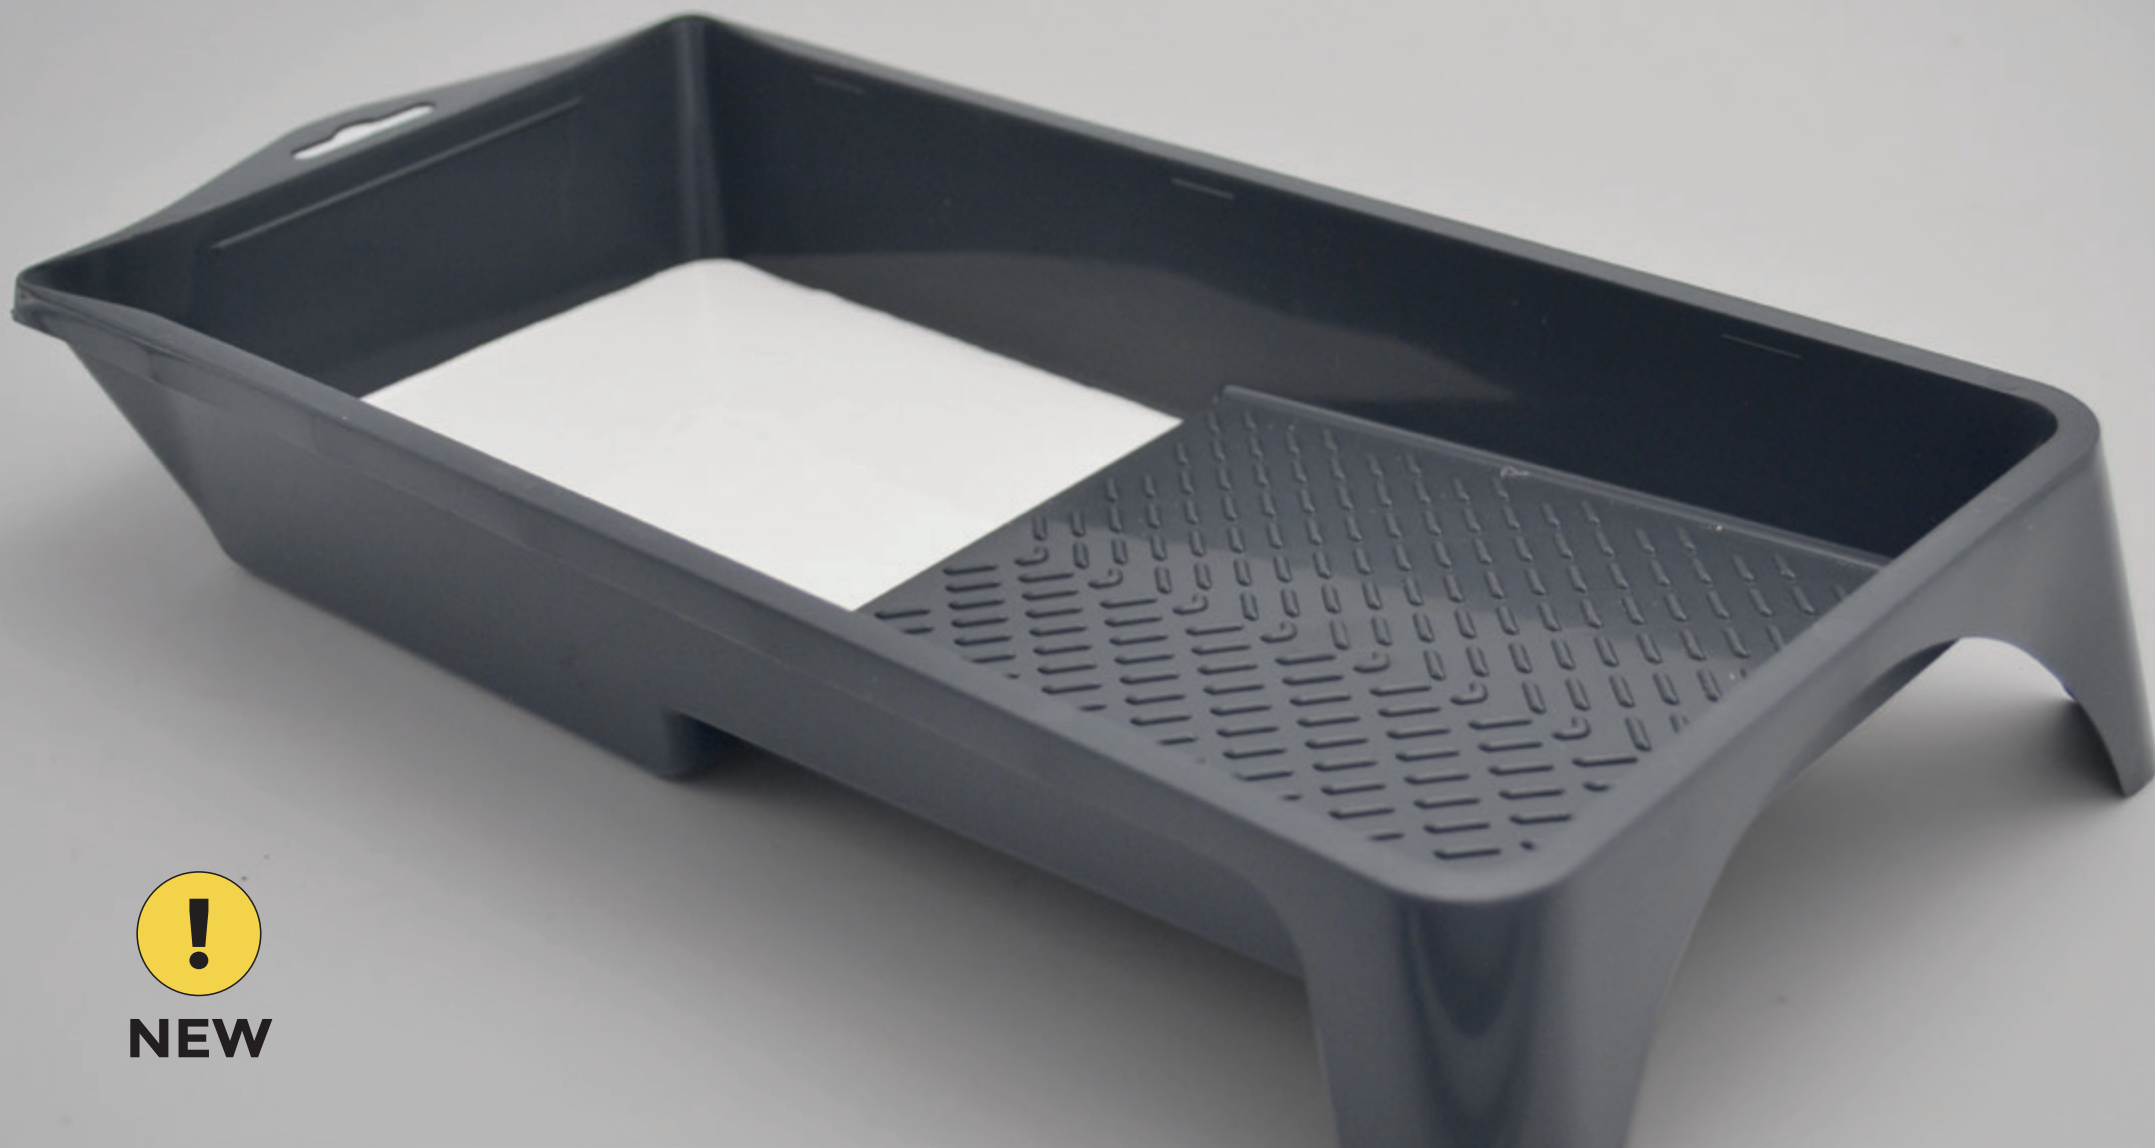

New collection of high quality buckets and trays.

With the aim of reducing the environmental impact and the kg of virgin plastic used by our company, we produce these new products from high quality **recycled polyethylene**.

Disposable films to avoid continuous washing, speed up work and reduce pollution.