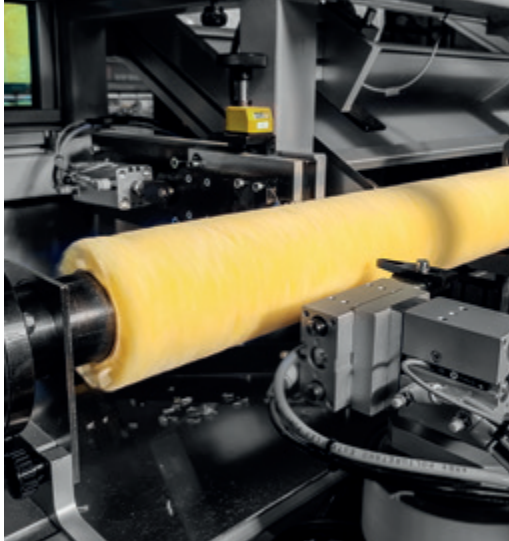

Pennelli Boldrini was founded in the middle of the last century with the aim of creating valid and specialized tools at advantageous prices. **Innovation and manufacturing capacity are the cornerstones of our success on national and international market.** From the first paint rollers produced in Italy, passing through the decorative tools that have made us known and appreciated all over the world, for over seventy years we have been committed to developing products and commercial solutions that allow our customers to obtain the maximum result from their work.

## PENNELI BOLDRINI: paint rollers and handles production