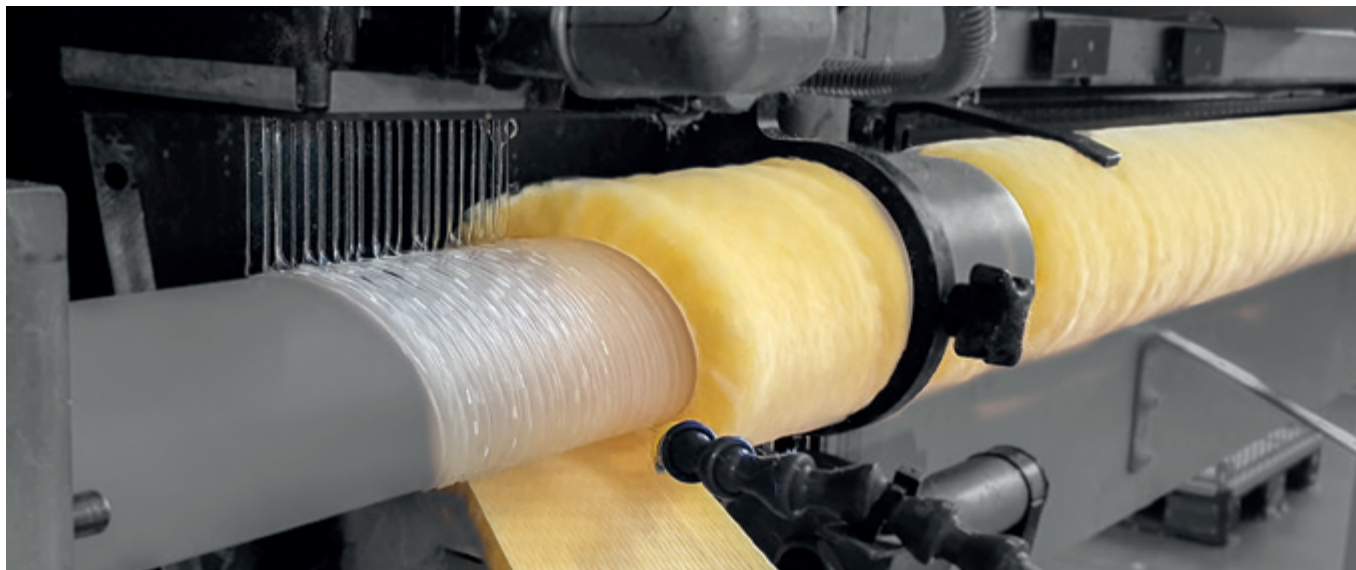

PENNELI BOLDRINI: paint rollers and handles production

Over 70 years of experience...

Since the early 1950s we have been producing paint rollers for the Italian and international market, establishing ourselves as one of the most historic producers of rollers in Europe.

Today our company boasts a modern and automated production. A completely internalized process, which starts from the design of the components, to the study and physical test of the most performing fabrics.

We regularly invest in order to always be at the forefront in the sector and be able to offer our customers a high-performance and reliable product that exceeds the limits of standard materials, ensuring the best result on any surface.

BOLDRINI